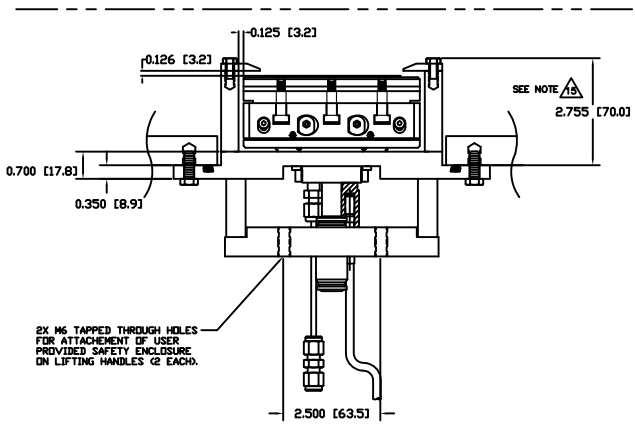

ATMOSPHERE SIDE

WATER FITTINGS FOR 1/2" OD TUBING

WATER FITTINGS FOR 3/4" OD TUBING

BONDED TARGET ASSEMBLY SHOWN

SECTION A-A

BONDED TARGET ASSEMBLY SHOWN

SECTION B-B

DIRECT WATER COOLED TARGET SHOWN

00002101