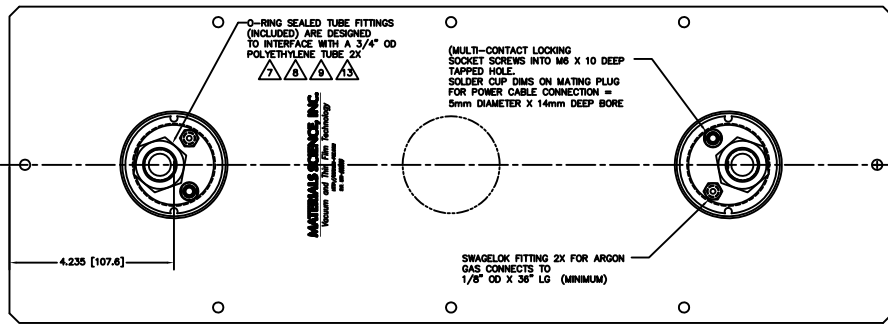

ATMOSPHERE SIDE

WATER FITTINGS FOR 1/2" OD TUBING

WATER FITTINGS FOR 3/4" OD TUBING

BONDED TARGET ASSEMBLY SHOWN

SECTION A-A

BONDED TARGET ASSEMBLY SHOWN

SECTION B-B

DIRECT WATER COOLED TARGET SHOWN