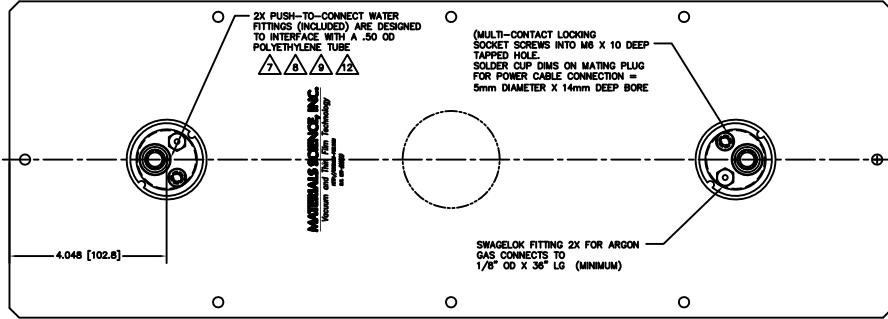

ATMOSPHERE SIDE

WATER FITTINGS FOR 1/2" OD TUBING

WATER FITTINGS FOR 3/4" OD TUBING

BONDED TARGET ASSEMBLY SHOWN

SECTION A-A

BONDED TARGET ASSEMBLY SHOWN

SECTION B-B

DIRECT WATER COOLED TARGET SHOWN