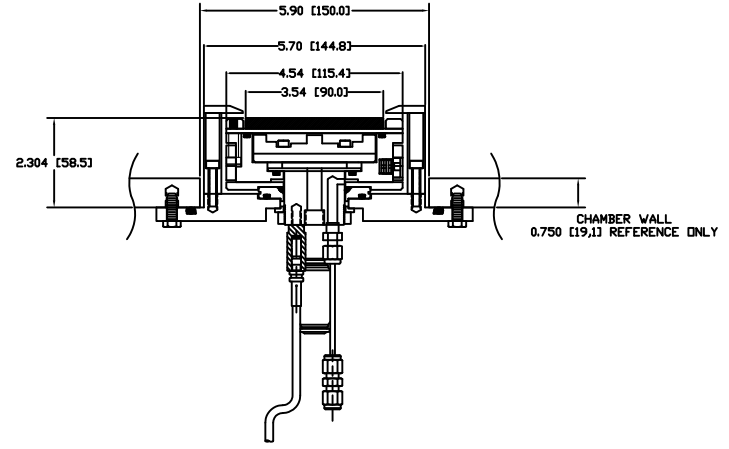

ATMOSPHERE SIDE

WATER FITTINGS FOR 1/2" OD TUBING

WATER FITTINGS FOR 3/4" OD TUBING

BONDED TARGET ASSEMBLY SHOWN

SECTION A-A

BONDED TARGET ASSEMBLY SHOWN

SECTION B-B

DIRECT WATER COOLED TARGET SHOWN