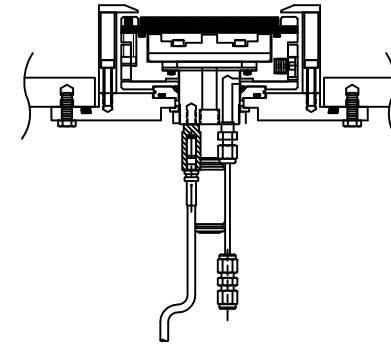

ATMOSPHERE SIDE

WATER FITTINGS FOR 1/2" OD TUBING

WATER FITTINGS FOR 3/4" OD TUBING

BONDED TARGET ASSEMBLY SHOWN

SECTION A-A

BONDED TARGET ASSEMBLY SHOWN

SECTION B-B

DIRECT WATER COOLED TARGET SHOWN